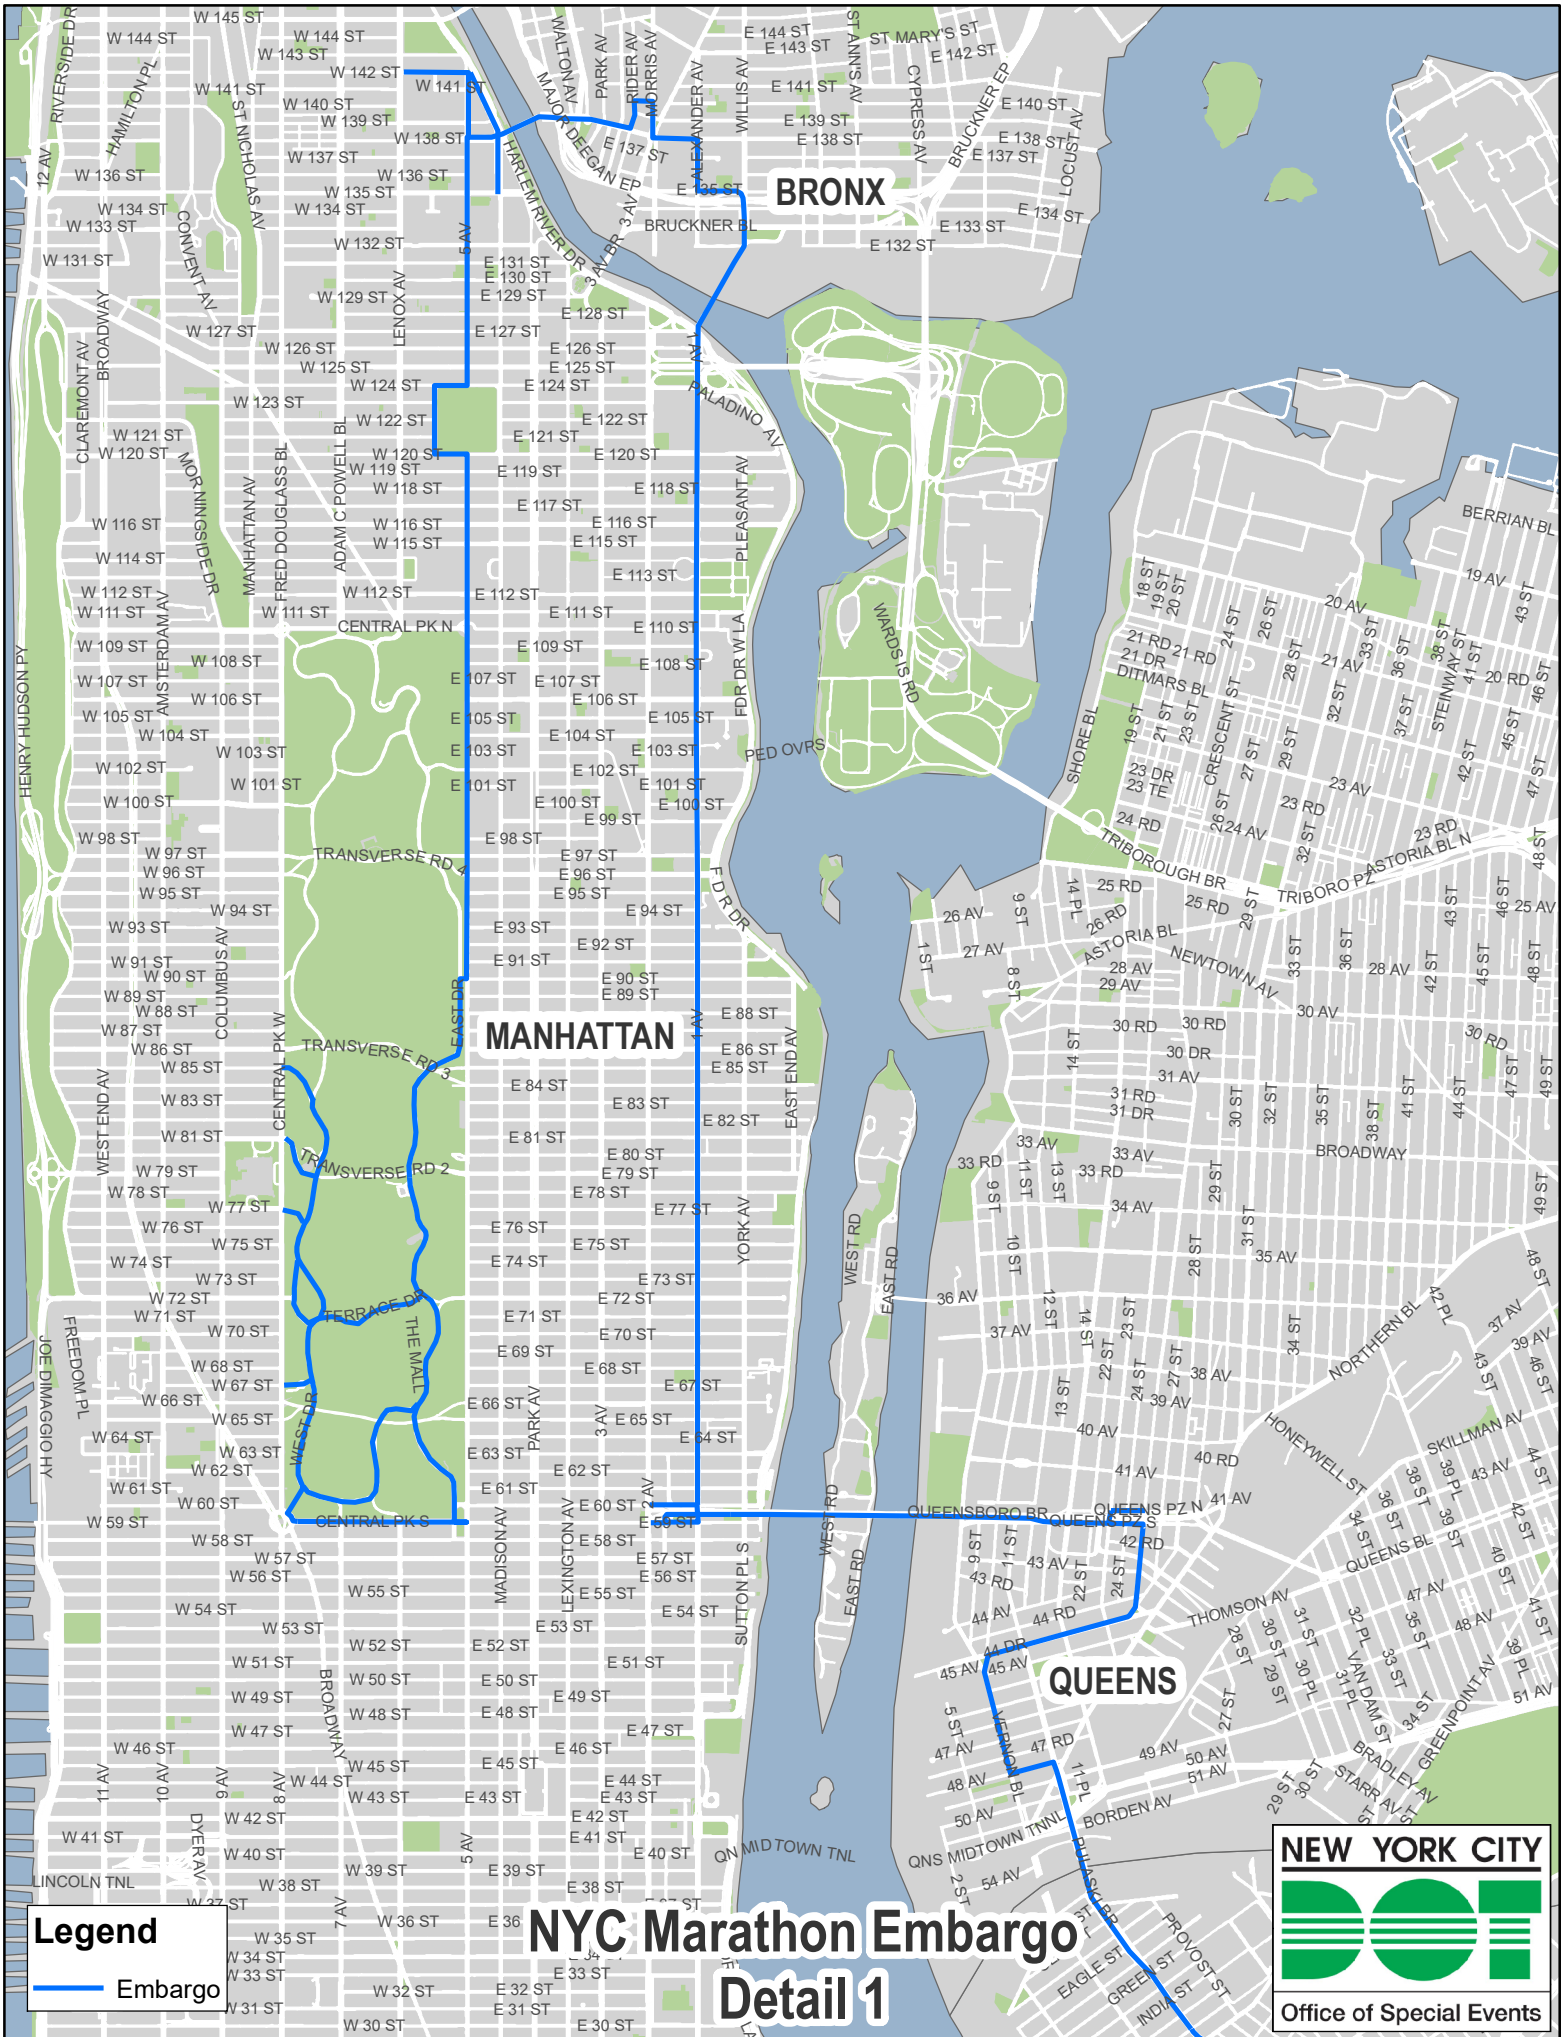

BRONX

MANHATTAN

QUEENS

Legend
— Embargo

NYC Marathon Embargo Detail 1

NEW YORK CITY

Office of Special Events