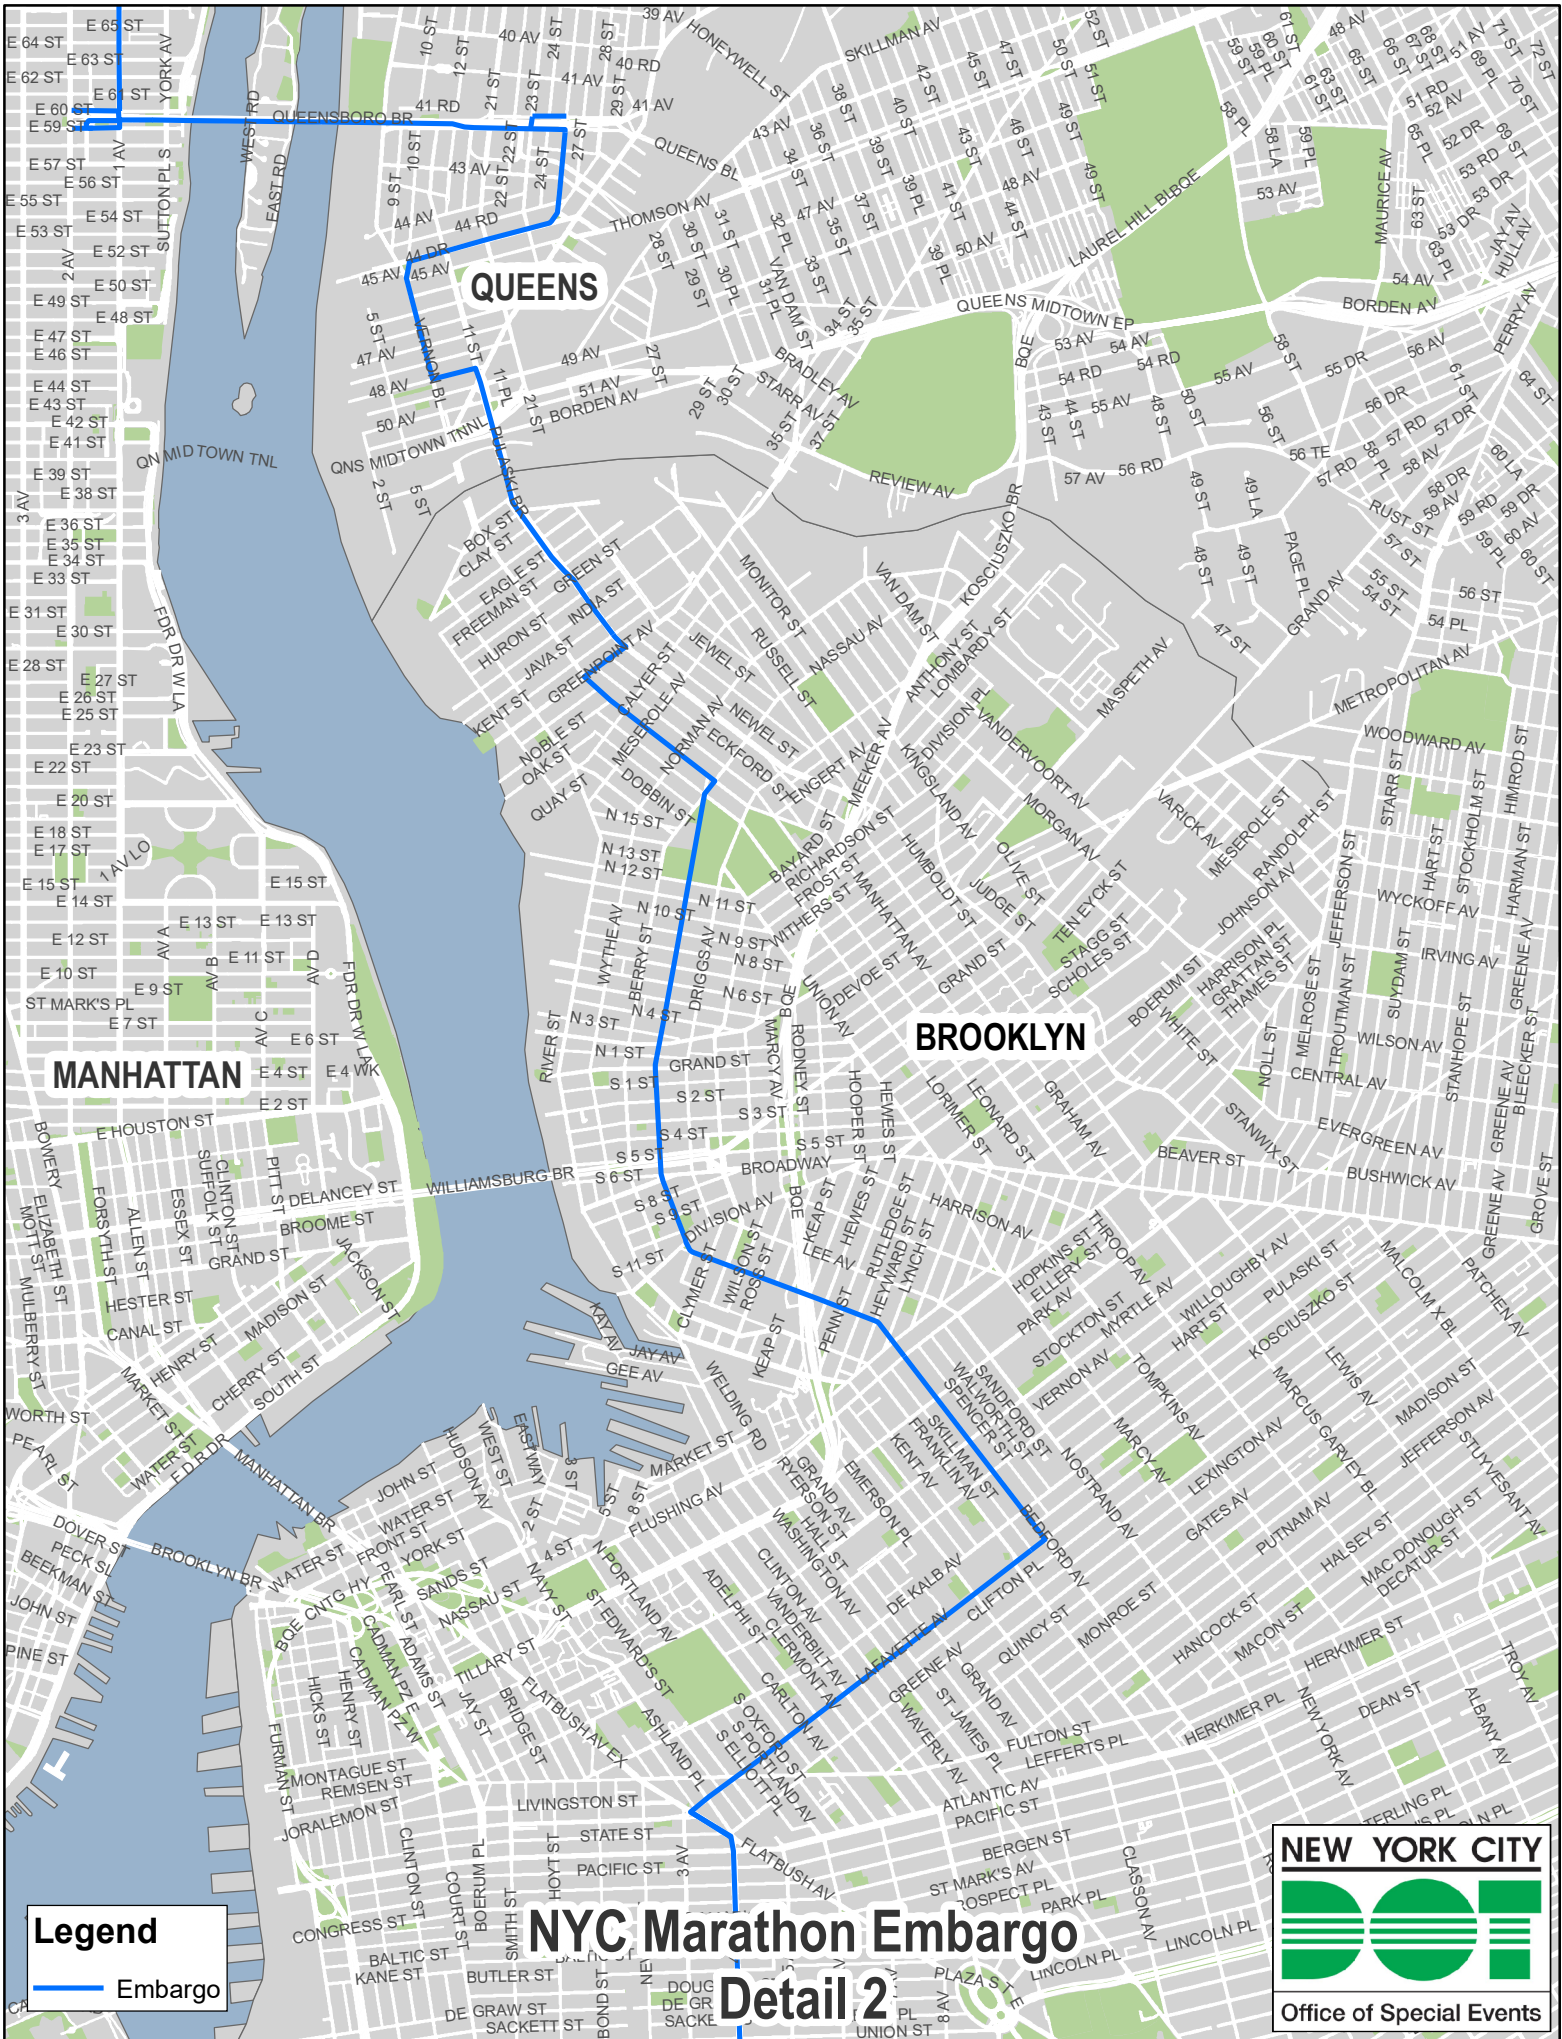

QUEENS

BROOKLYN

MANHATTAN

Legend

— Embargo

**NYC Marathon Embargo
Detail 2**

NEW YORK CITY

Office of Special Events