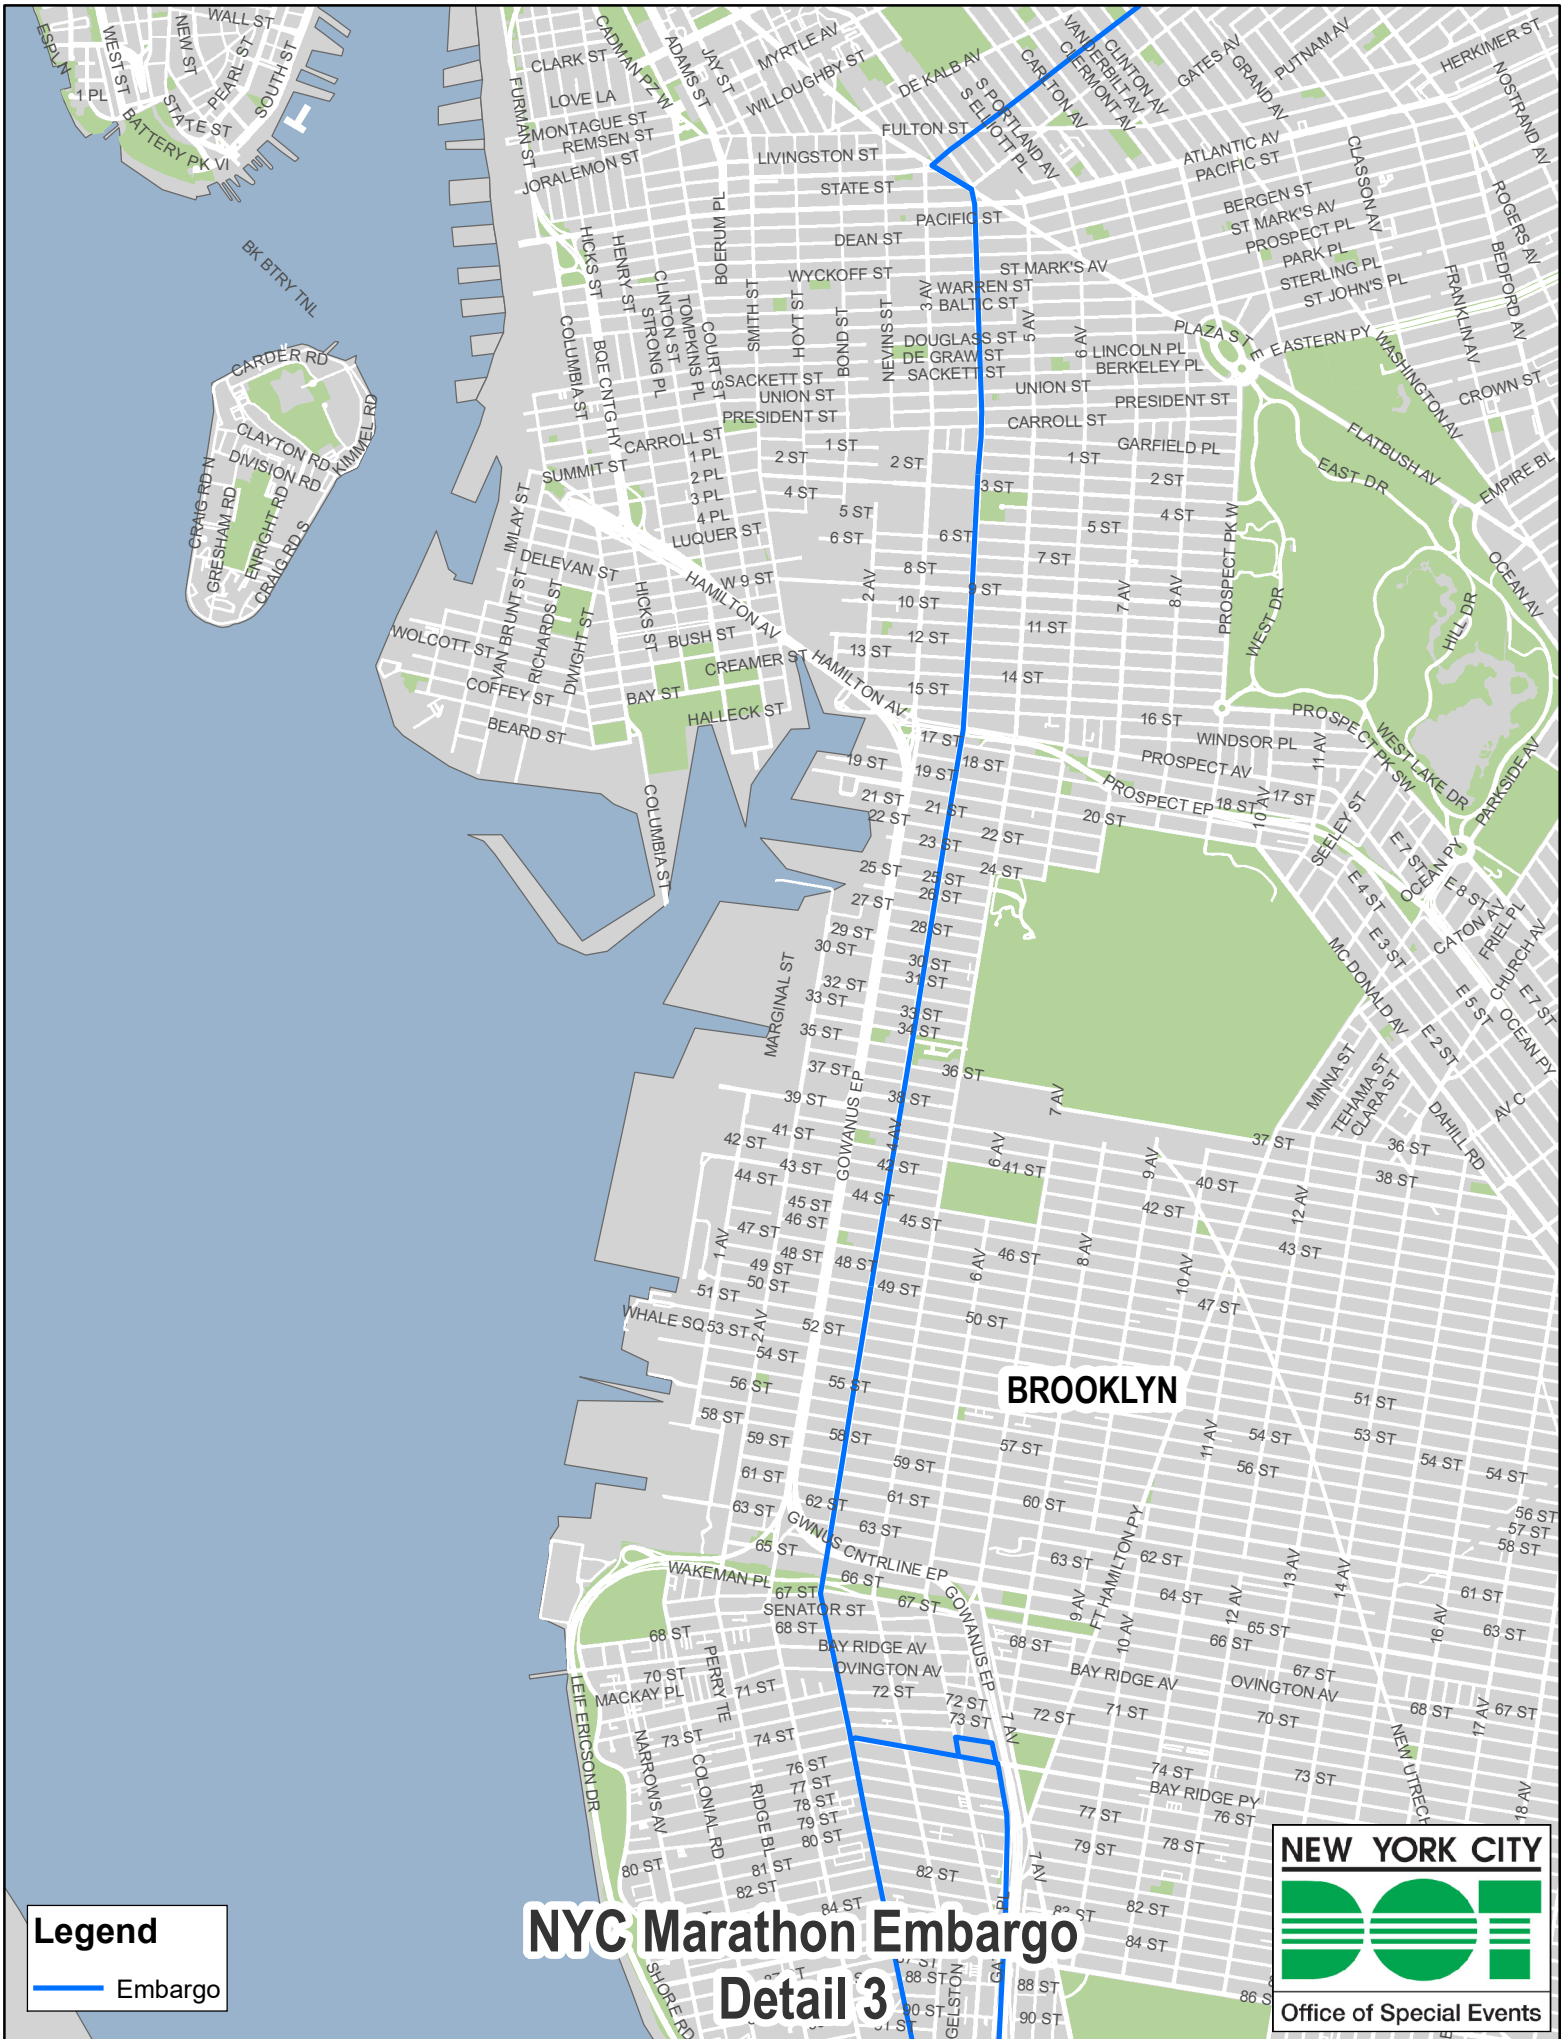

NYC Marathon Embargo Detail 3

Legend

Embargo

NEW YORK CITY

Office of Special Events