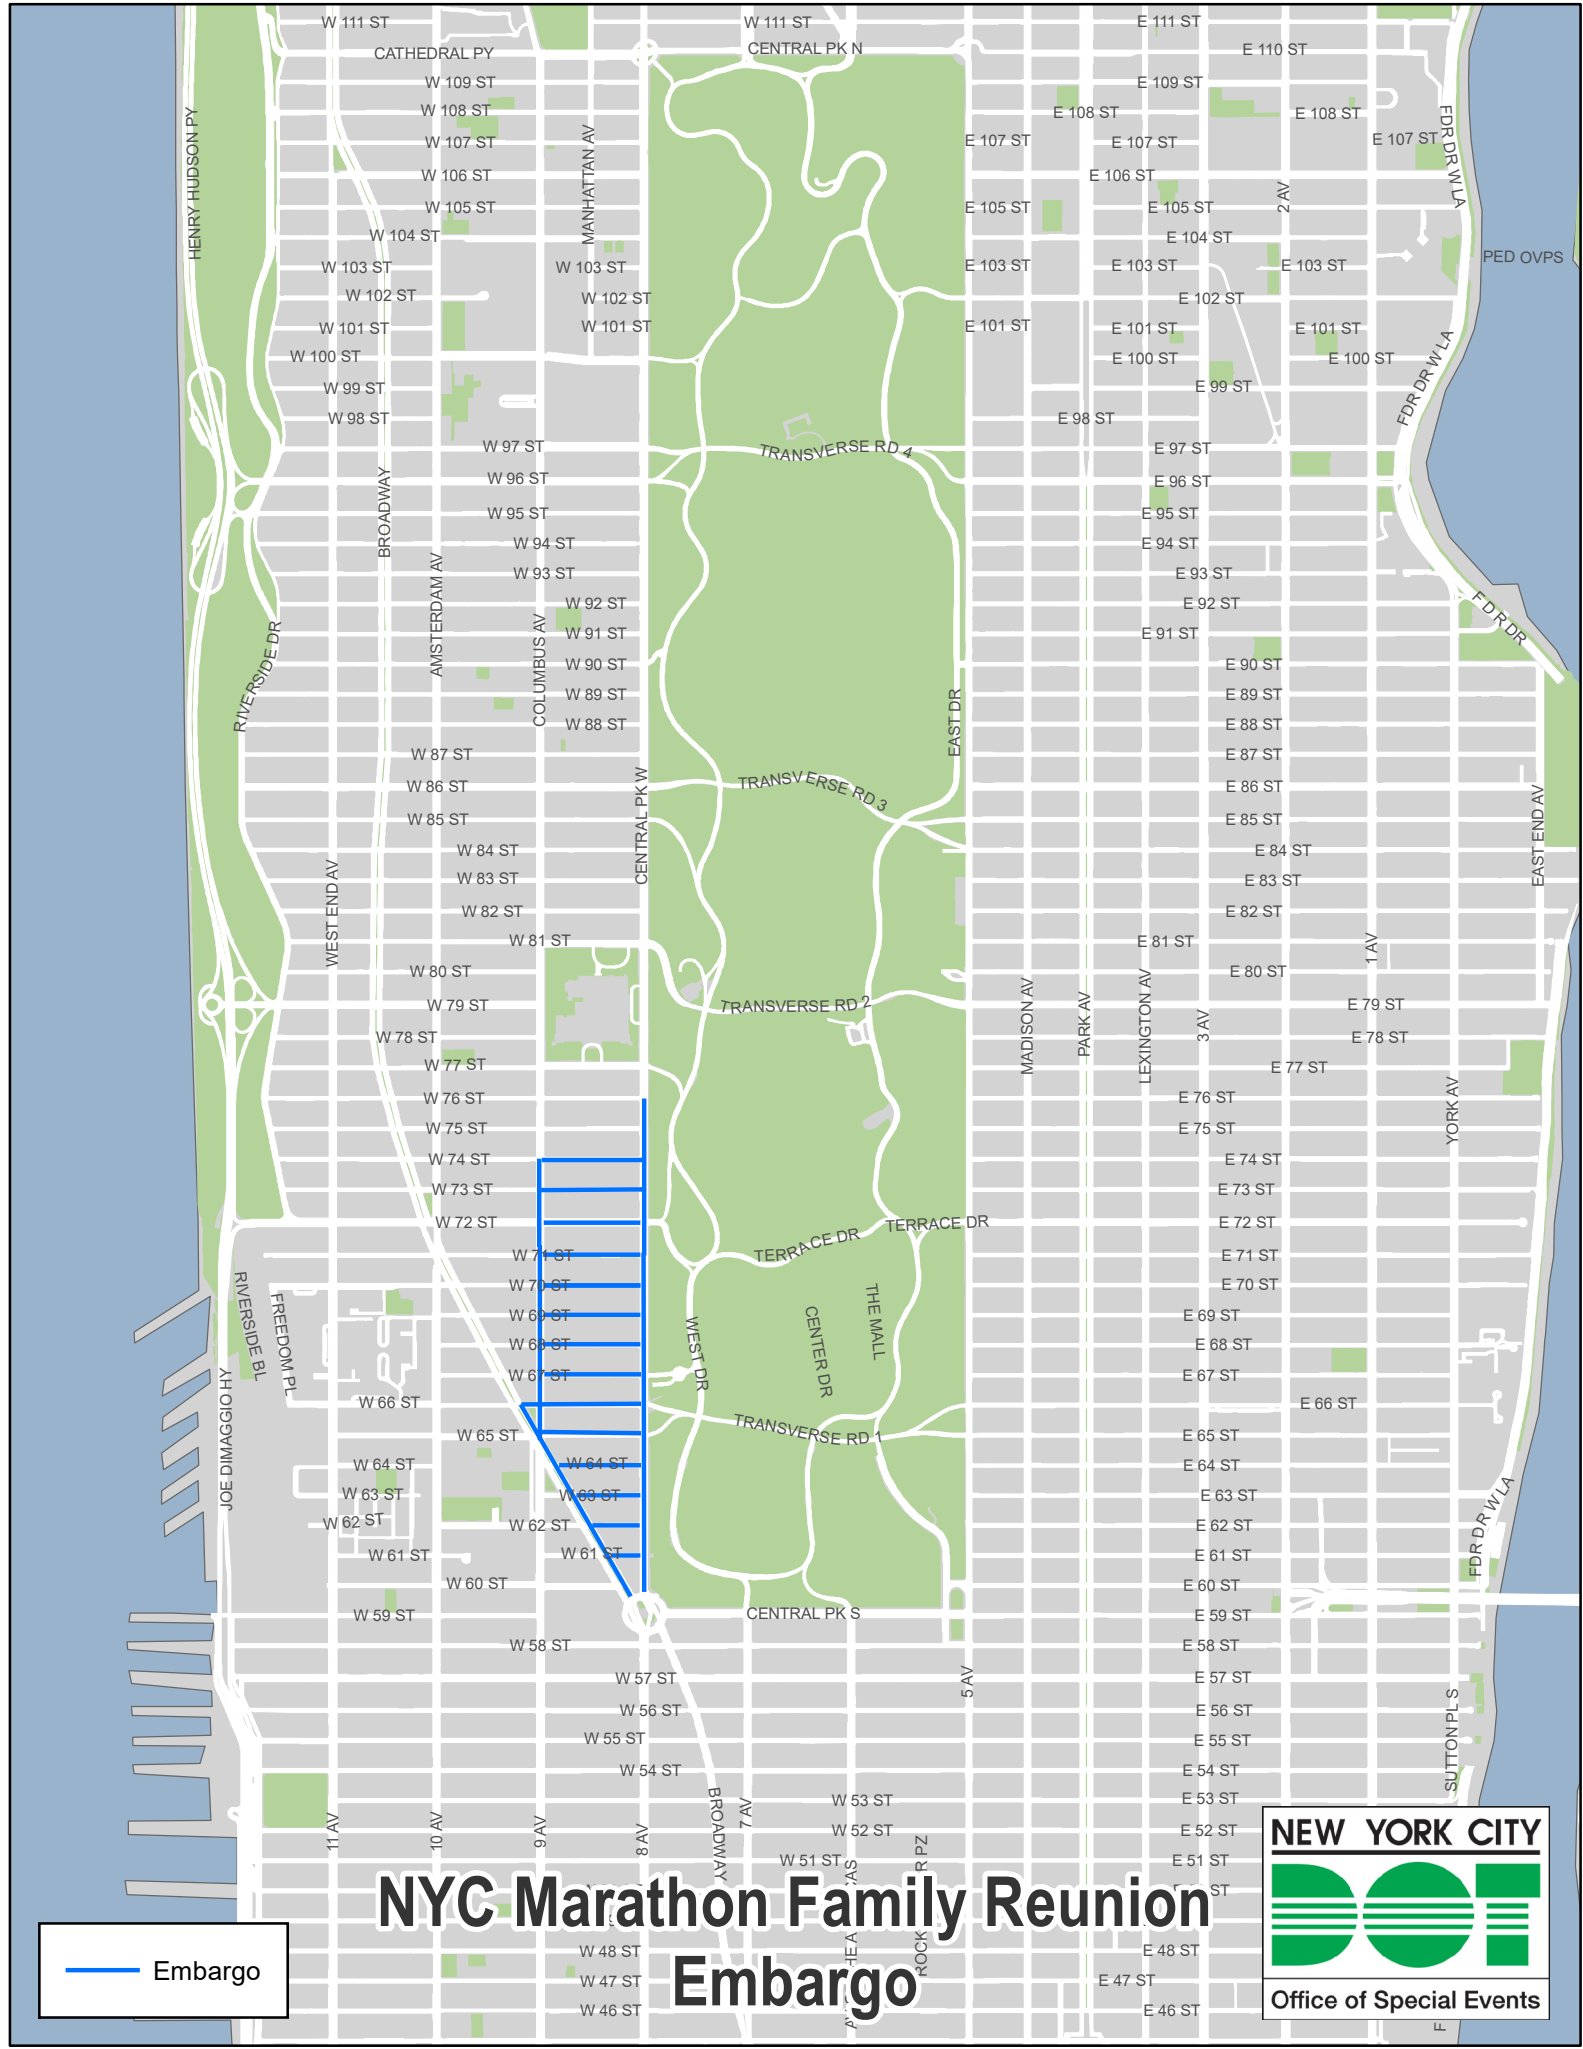

— Embargo

NYC Marathon Family Reunion Embargo